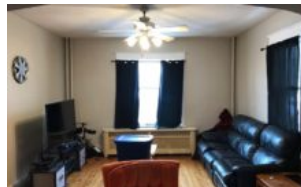

## 428 N 23rd Ave W Duluth

6 Bedroom 2 Bathroom home located in Lincoln Park just minutes from the Lake Superior College, Miller Hill Mall shopping area, and downtown Duluth attractions. The Lincoln Park neighborhood features Miller creek with hiking and biking trails, disc golf, and picnic area. It also features many restaurants, breweries and shopping. This home includes on site laundry.

Pets welcome within our guidelines.

**\$1800/mo**

(+ All except garbage )

- 6 BR
- Pet Friendly
- Laundry

---

Shiprock Management, Inc.  
128 West First Street  
Duluth, MN 55802  
(218) 740-3800

Shiprock Management is an Equal Housing Opportunity company.  
For more information, please visit the FHEO